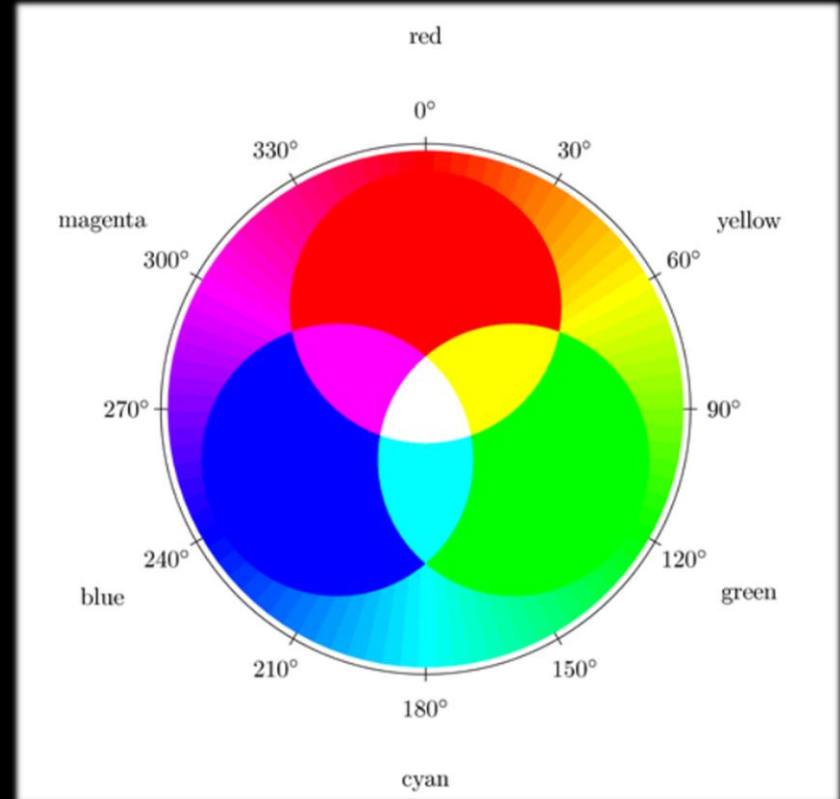

RGB

(Red, Green, Blue)

Used for - Digital

Used in the digital world of TV screens, computers, Laptops, Mobile devices. RGB is the process where colours are rendered onscreen by using combinations of Red, Green and Blue

Can Resene tint paint using a RGB code?

No, unless it relates exactly to a specific colour ie PMS, Resene etc

Source - texample.net