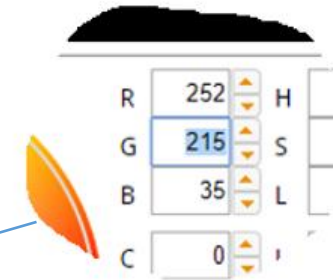

Our input fields

- [Colour charts](#)
- [Testpots](#)
- [Drawdowns](#)

Click on a colour Swatch and it will show all information