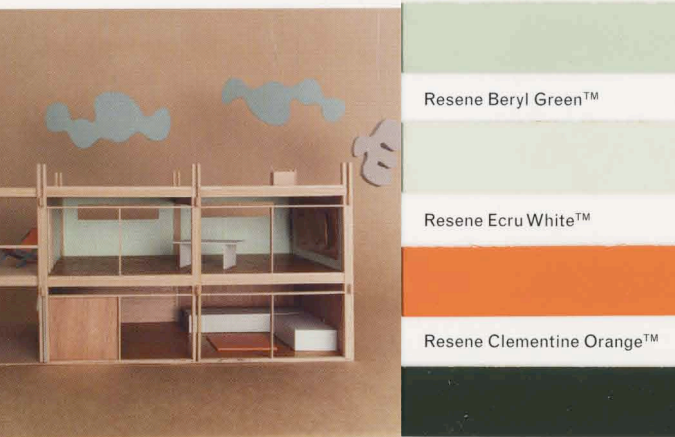

3
KAREN WALKER PAINTS

Resene Sandspit Brown™	Y84-017-074
Resene Burnished Orange™	M58-070-049
Resene Periglacial Blue™	G79-008-167
Resene Powder Blue™cc	B72-011-221
Resene Wan White™	N93-005-105
Resene Celestial Blue™	B27-023-269
Resene Dusky Pink™	R60-025-032