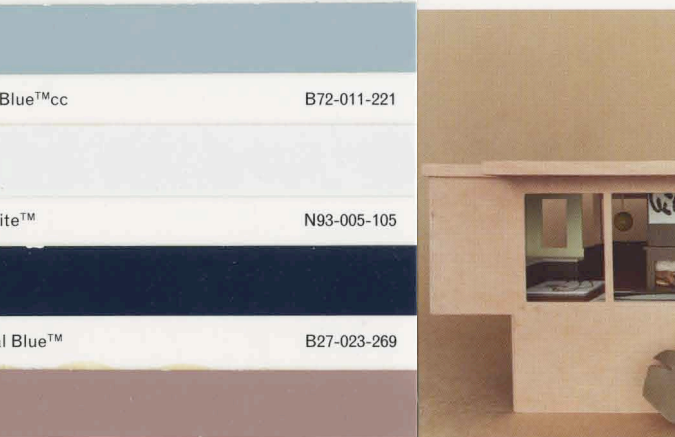

1
KAREN WALKER PAINTS

Resene Sandspit Brown™	Y84-017-074
Resene Burnished Orange™	M58-070-049
Resene Periglacial Blue™	G79-008-167
Resene Powder Blue™cc	B72-011-221
Resene Wan White™	N93-005-105
Resene Celestial Blue™	B27-023-269
Resene Dusky Pink™	R60-025-032