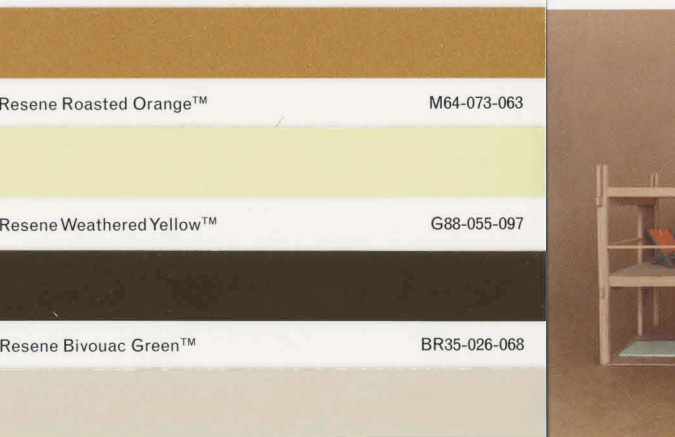

3
KAREN WALKER PAINTS

Resene Sandspit Brown™	Y84-017-074
Resene Burnished Orange™	M58-070-049
Resene Periglacial Blue™	G79-008-167
Resene Powder Blue™cc	B72-011-221
Resene Wan White™	N93-005-105
Resene Celestial Blue™	B27-023-269
Resene Dusky Pink™	R60-025-032