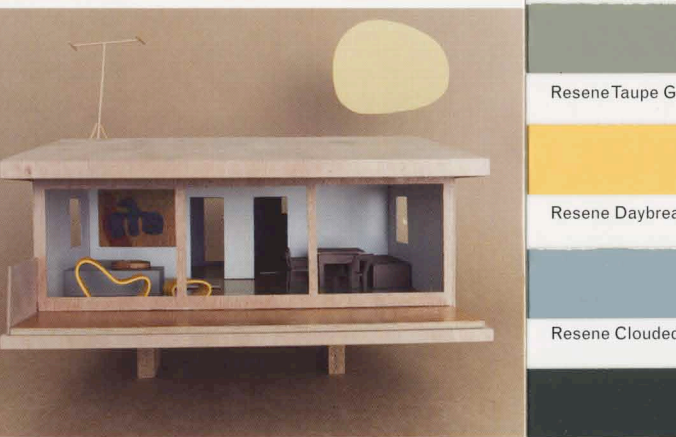

5
KAREN WALKER PAINTS

Resene Sandspit Brown™	Y84-017-074
Resene Burnished Orange™	M58-070-049
Resene Periglacial Blue™	G79-008-167
Resene Powder Blue™cc	B72-011-221
Resene Wan White™	N93-005-105
Resene Celestial Blue™	B27-023-269
Resene Dusky Pink™	R60-025-032